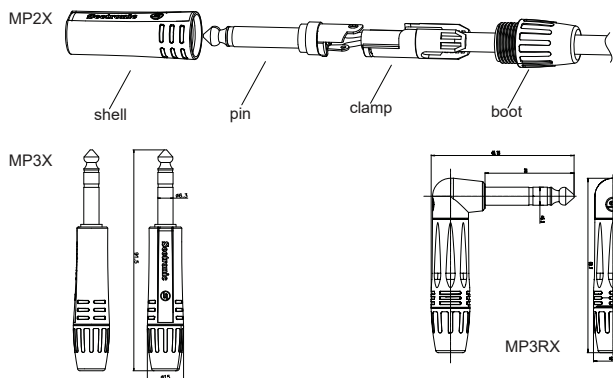

MP2X

MP2RX-BG

MP3X-B

MP3RX-BG

**Features and Benefits**

- Professional plug with chuck type strain relief verified countless times
- Delicately designed with fine surface treatment and precision machined one piece contact without rivets
- Applicable to all connecting requirements for stage and patch boxes, amplifiers, loudspeakers and sound consoles

Product Number	Description
MP2X	1/4" mono plug, pearl chrome plated shell, nickel plated contact, cable OD 4-7mm
MP2X-B	1/4" mono plug, black plated shell, nickel plated contact, cable OD 4-7mm
MP2X-G	1/4" mono plug, pearl chrome plated shell, gold plated contact, cable OD 4-7mm
MP2X-BG	1/4" mono plug, black plated shell, gold plated contact, cable OD 4-7mm
MP3X	1/4" stereo plug, pearl chrome plated shell, nickel plated contact, cable OD 4-7mm
MP3X-B	1/4" stereo plug, black chrome plated shell, nickel plated contact, cable OD 4-7mm
MP3X-G	1/4" stereo plug, pearl chrome plated shell, gold plated contact, cable OD 4-7mm
MP3X-BG	1/4" stereo plug, black plated shell, gold plated contact, cable OD 4-7mm
MP2RX	1/4" mono right-angle plug, pearl chrome plated shell, nickel plated contact, cable OD 4-7mm
MP2RX-B	1/4" mono right-angle plug, black plated shell, nickel plated contact, cable OD 4-7mm
MP2RX-G	1/4" mono right-angle plug, pearl chrome plated shell, gold plated contact, cable OD 4-7mm
MP2RX-BG	1/4" mono right-angle plug, black plated shell, gold plated contact, cable OD 4-7mm
MP3RX	1/4" stereo right-angle plug, pearl chrome plated shell, nickel plated contact, cable OD 4-7mm
MP3RX-B	1/4" stereo right-angle plug, black plated shell, nickel plated contact, cable OD 4-7mm
MP3RX-G	1/4" stereo right-angle plug, pearl chrome plated shell, gold plated contact, cable OD 4-7mm
MP3RX-BG	1/4" stereo right-angle plug, black plated shell, gold plated contact, cable OD 4-7mm