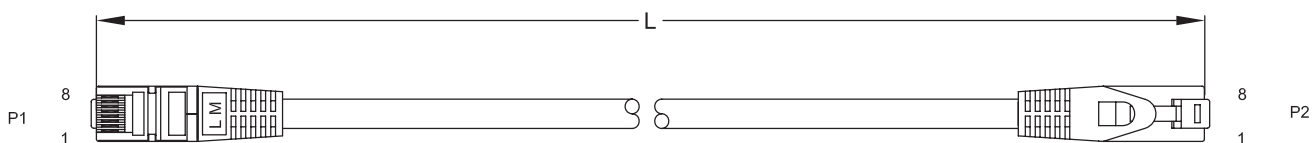

Cat.6A 10G S/FTP Patch Cable PrimeLine

Technical Features

Cat.6A ClassEA S/FTP RJ45 Patch Cord

Compliant to ISO/IEC 11801 & EN 50173

AWG26/7 copper wire

Shielded RJ45 plugs with gold plated pins

Shielded twisted pair cable, pairs in metal foil (PIMF) LSZH (low smoke zero halogen)

6.2 mm \pm 0.2 mm outer dimension

Technical Drawings

* The specifications and pictures are subject to change without notice.
*All trade names referenced are the registered trademark of their respective owners.