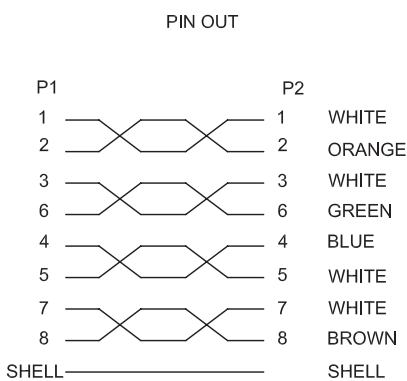

Cat.6A 10G S/FTP Patch Cable PrimeLine

Technical Features

Cat.6A ClassEA S/FTP RJ45 Patch Cord

Compliant to ISO/IEC 11801 & EN 50173

AWG26/7 copper wire

Shielded RJ45 plugs with gold plated pins

Shielded twisted pair cable, pairs in metal foil (PIMF) LSZH (low smoke zero halogen)

6.2 mm \pm 0.2 mm outer dimension

Technical Drawings

* The specifications and pictures are subject to change without notice.
*All trade names referenced are the registered trademark of their respective owners.