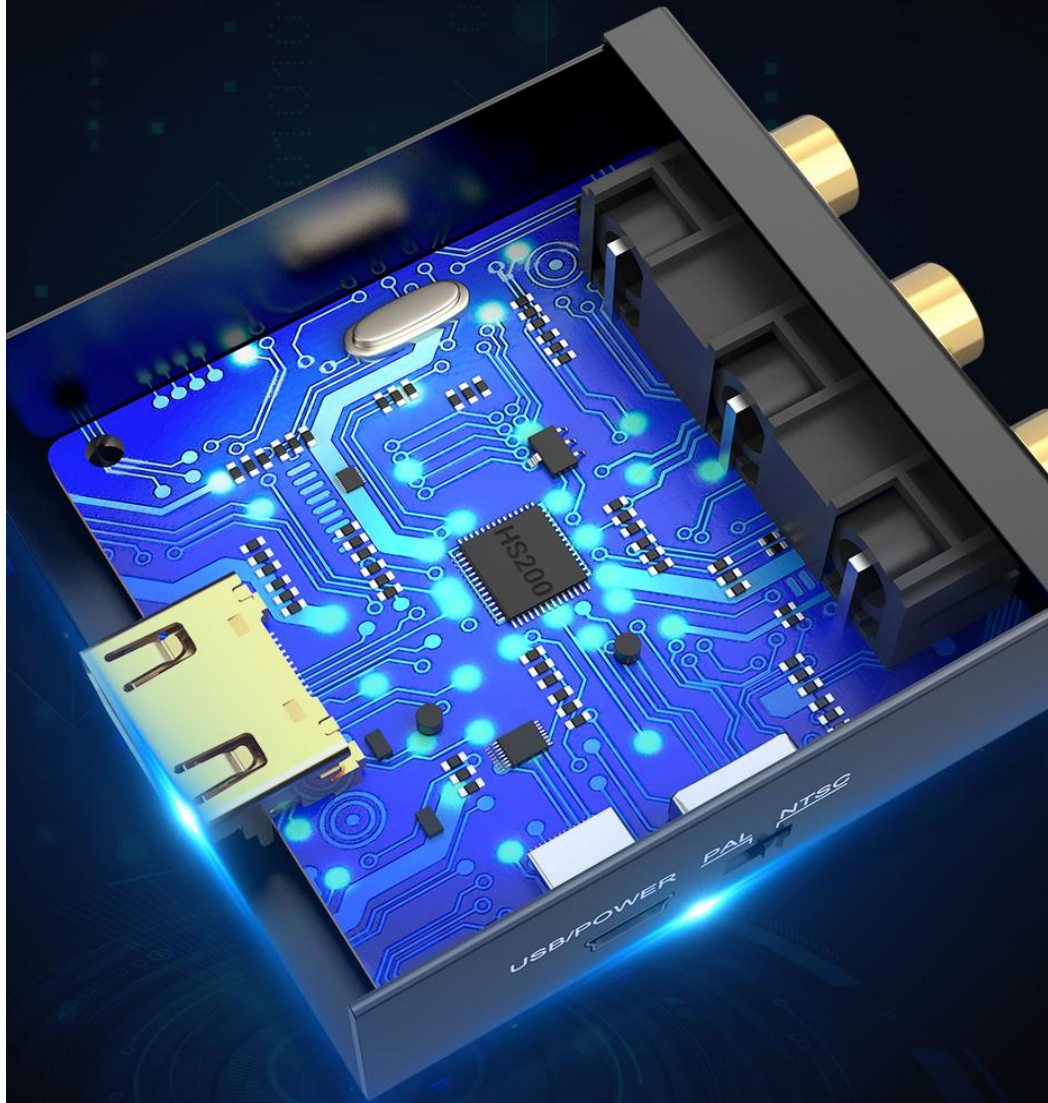

# Smooth Playing

High-performance conversion chip, transmission more stable

Low power  
consumption

High  
performance

Fast  
transmission

Note: The chip/circuit board is a rendering  
the internal structure is not fully displayed, please refer to the actual product

# Product Parameters

Brand: Vention

Name: HDMI to AV Converter

Model: AEEB0

Color: Black

Interface: HDMI

Interface Technics: Gold-plated

Shell: Metal Shell