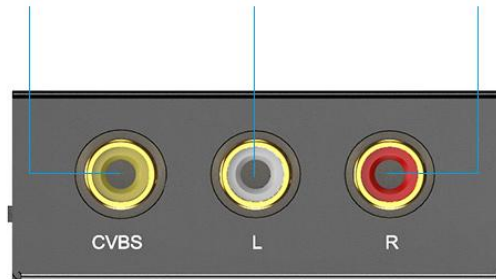

# PAL/NTSC Supported Stable Work with Power Supply

Adapt to different AV display devices

Switch

Note: Input power 5V/1A

# Plug and Play Widely Compatible

Video channel      Left channel      Right channel

AV output interface

HDMI input interface

Note: HDMI to AV (bi-directional conversion unsupported)