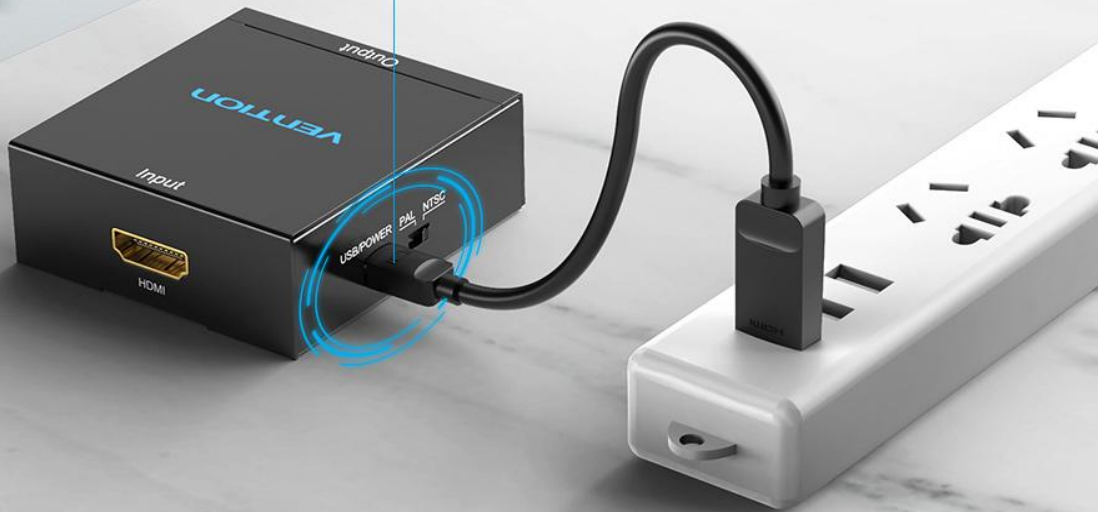

## Small size

Easy to carry around

# PAL/NTSC Supported Stable Work with Power Supply

Adapt to different AV display devices

Switch

Note: Input power 5V/1A