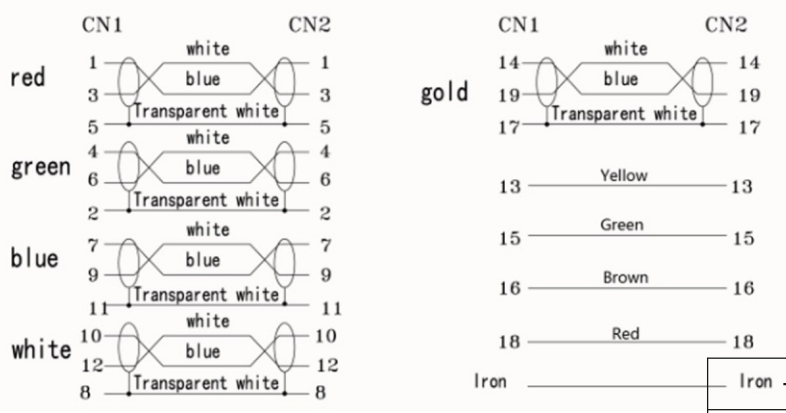

20000 ± 200mm

Word printing: HIGH SPEED HDMI CABLE WITH ETHERNET

PIN OUT

3	PVC	45P PVC BLACK
2	CONN	HDMI 19M*2PCS Gold plated with reinforced plug
1	CABLE	(26AWG high-conductivity CCS/1P+ 30AWG ground wire high-conductivity CCS+ Al foil mylar)*5P+(26AWG high-conductivity CCS*4C)+30AWG ground wire high-conductivity CCS+AL foil+96*0.12Al Mg alloy wire + black outer jacket PVC OD:9.0+/-0.2MM
NO.	ITEM	DESCRIPTION

Iron	TOLERANCE	APROBADO	DATE
0 - 10	±0.05	Ref. No.	Length
10 - 99	±0.5	TECNICO	
100 - 999	±10.0		
10000 - 99999	±1000.00		
	COMPRAS		
		REV.	
		0	

TITLE	Conex HDMI M-M v2.0 20m
-------	-------------------------