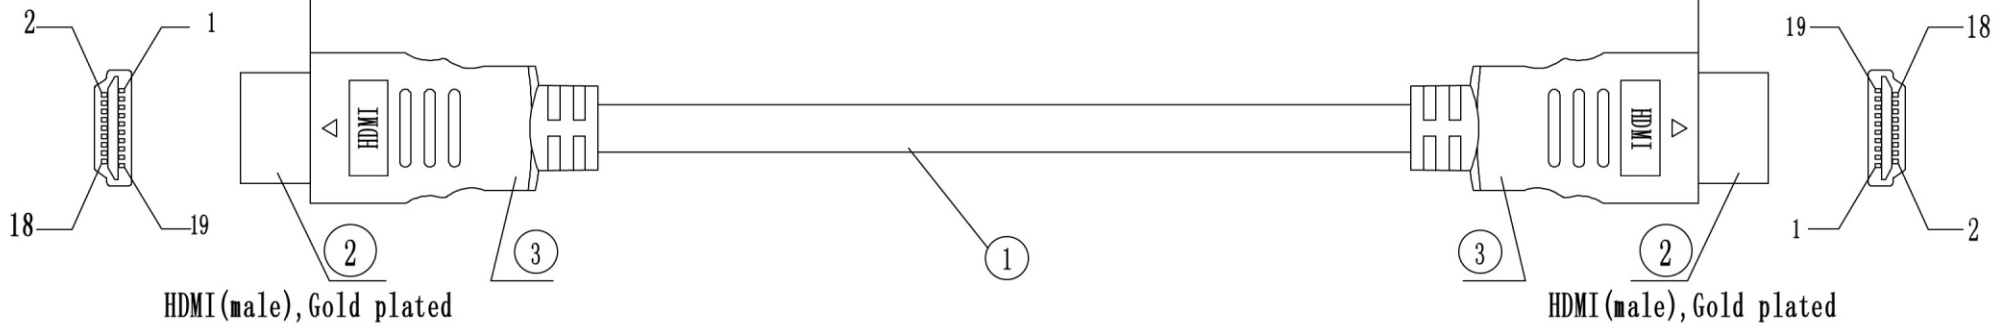

20000 ± 200mm

Word printing: HIGH SPEED HDMI CABLE WITH ETHERNET

PIN OUT

3	PVC	45P PVC BLACK
2	CONN	HDMI 19M*2PCS Gold plated with reinforced plug
1	CABLE	(26AWG high-conductivity CCS/1P+ 30AWG ground wire high-conductivity CCS+ Al foil mylar)*5P+(26AWG high-conductivity CCS*4C)+30AWG ground wire high-conductivity CCS+AL foil+96*0.12Al Mg alloy wire + black outer jacket PVC OD:9.0+/-0.2MM
NO.	ITEM	DESCRIPTION

Iron	TOLERANCE	APROBADO	DATE
0 - 10	±0.05	Ref. No.	Length
10 - 99	±0.5	TECNICO	
100 - 999	±10.0		
10000 - 99999	±1000.00		
	COMPRAS		
		REV.	
		0	

TITLE	Conex HDMI M-M v2.0 20m
-------	-------------------------